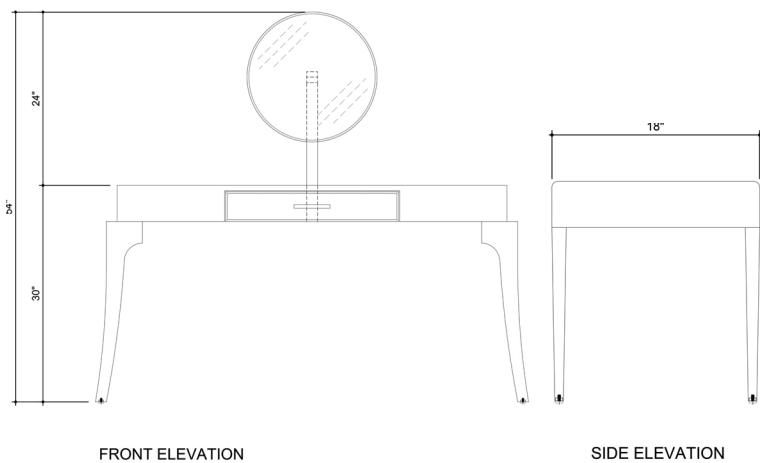

#### LOLA VANITY DESK:

60" w x 24" d x 30" h (54" h overall)

Solid wood desk with high gloss ivory finish; round tilting mirror with polished metal frame; (4) polished metal legs with nylon glides; (1) drawer with ivory leather inset and soft close; (1) bronze metal Quora Pull (scale design). Materials shown: Ivory Leather with Polished Brass Metal & Clear Glass

#### LOLA VANITY BENCH

20" w x 18" d x 19" h

Bench with ivory leather seat upholstery and medium density; (4) polished metal legs with nylon glides. Materials shown: Ivory Leather with Polished Brass Metal