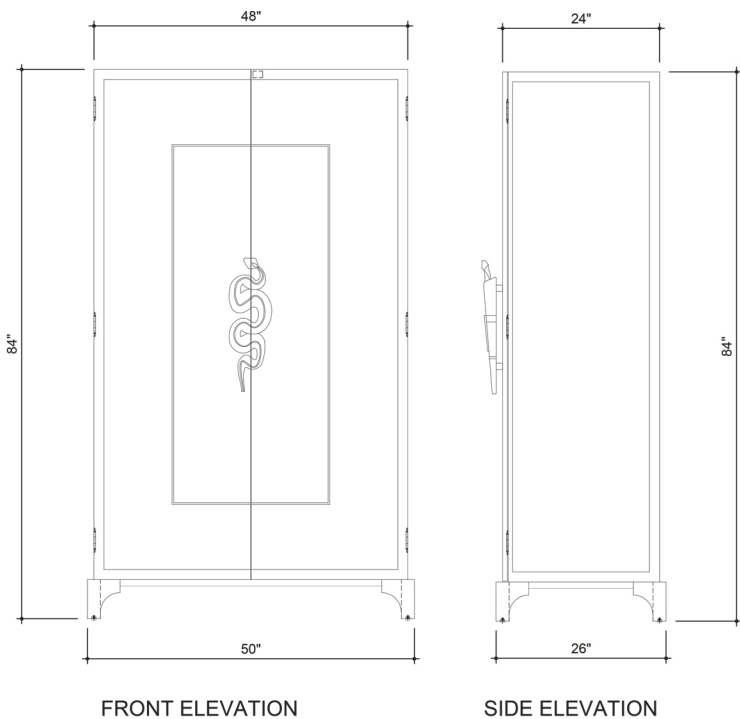

## BELLA ACCESSORY CABINET SPEC SHEET - SIZE OPTION A

**Bella Accessory Cabinet:**  
Size Option A: 50" w x 31" d x 84" h

Solid wood cabinet with polished metal footrest; (2) doors with metal reveal at door fronts; featured at the inside of the doors are individual compartments for your sunglasses and a side mirror for viewing; custom bronze Serpentine Pull with dual finish polished/satin; wood solids & high gloss ivory finish; (4) fixed shelves; (8) vertical pullout trays with ivory leather inserts and custom fixed bronze metal knobs for necklace storage; (2) pullout display shelves with an ivory leather inset; (8) horizontal drawers with ivory leather inserts - (4) tray design options; (2) larger spaces below for i.e. safe; concealed LED Lighting with sensor; see wood selection options. \*A finish revision has been made to the inside back and side panels of the Cabinet. They will be produced with a satin ivory finish to match the color of the accent ivory at the doors. Materials shown: High Gloss Macassar Ebony with Accent High Gloss Ivory Wood and Polished Brass Metal