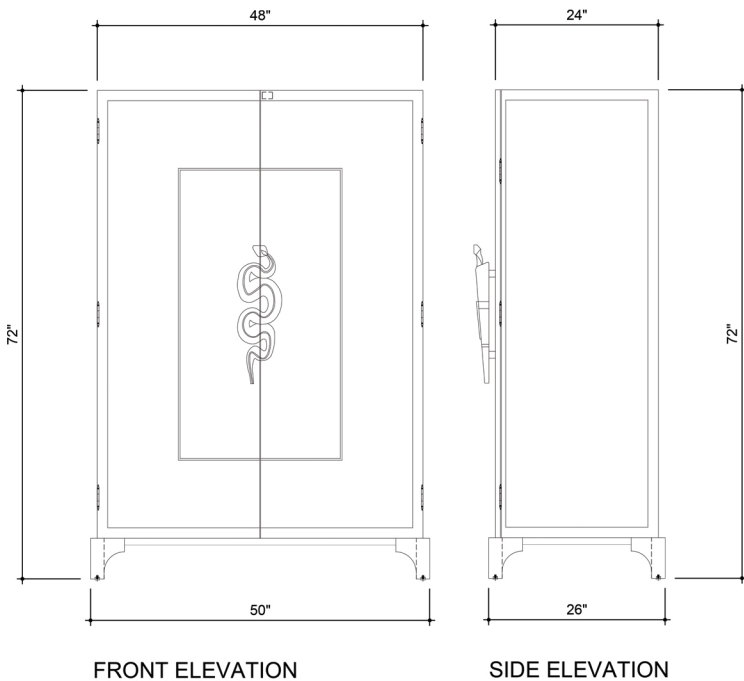

BELLA ARMOIRE

SPEC SHEET - SIZE OPTION B

BELLA ARMOIRE

Size Option B: 50" w x 26" d x 72"h

Solid wood cabinet with polished metal footrest; (2) doors with metal reveal at door fronts; custom bronze Serpentine handle with dual polished/satin finish; wood solids & high gloss ivory finish; open fixed shelving above; (4) drawers; open shelving below for storage; see wood selections options. * A finish revision has been made to the inside back and side panels of the Cabinet. They will be produced with a satin ivory finish to match the color of the accent ivory at the doors. Materials shown: High Gloss Macassar Ebony with Accent High Gloss Ivory Wood and Polished Brass Metal