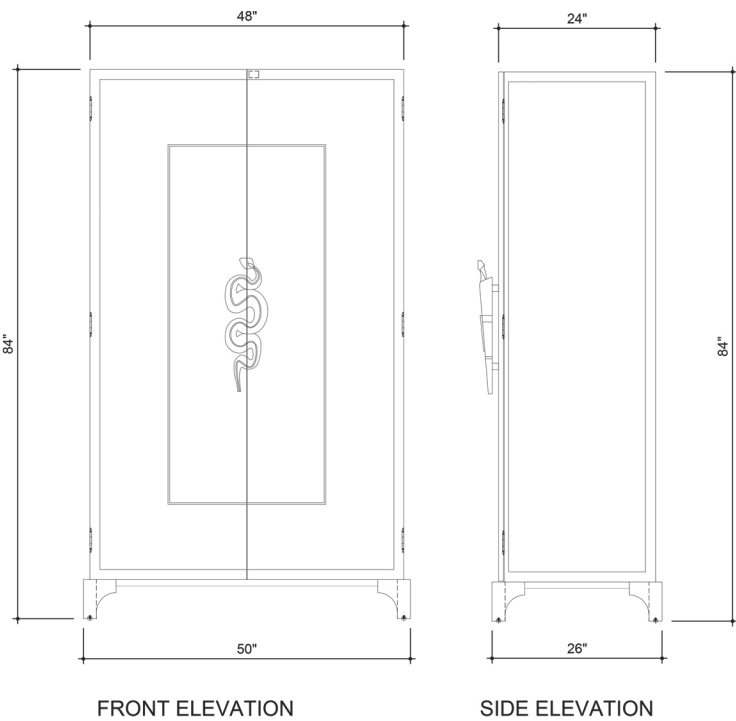

## BELLA ARMOIRE

### SPEC SHEET - SIZE OPTION A

**Bella Armoire:**  
**Size Option A: 50" w x 26" d x 84"h**

Solid wood cabinet with polished metal footrest; (2) doors with metal reveal at door fronts; custom bronze Serpentine handle with dual polished/satin finish; wood solids & high gloss ivory finish; open fixed shelving above; (4) drawers; open shelving below for storage; see wood selections options. \* A finish revision has been made to the inside back and side panels of the Cabinet. They will be produced with a satin ivory finish to match the color of the accent ivory at the doors.  
**Materials shown: High Gloss Macassar Ebony with Accent High Gloss Ivory Wood and Polished Brass Metal**