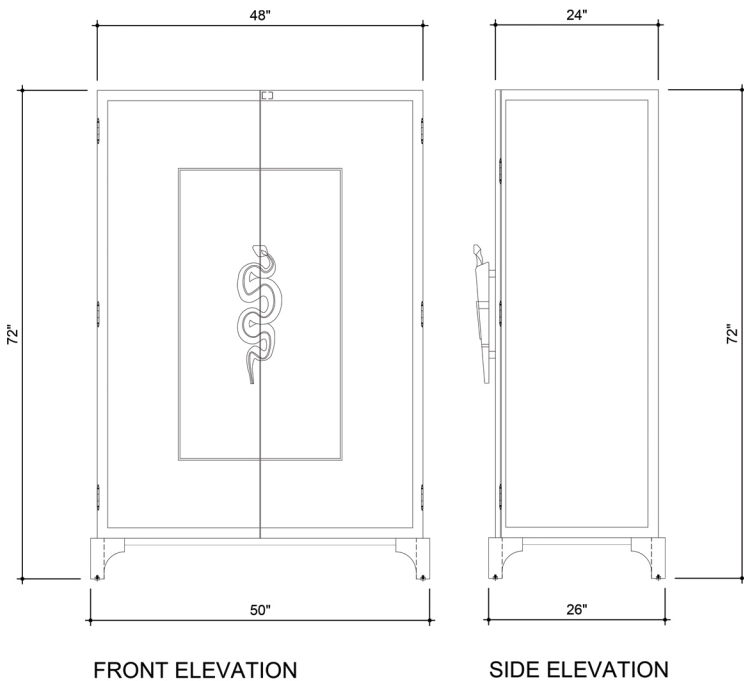

BELLA ACCESSORY CABINET SPEC SHEET - SIZE OPTION B

Bella Accessory Cabinet:
Size Option B: 50" w x 26" d x 72"h

Solid wood cabinet with polished metal footrest; (2) doors with metal reveal at door fronts; custom bronze Serpentine Pull with dual finish polished/satin; wood solids & high gloss ivory finish; (1) large fixed shelf above; (8) vertical pullout trays with ivory leather inserts and custom fixed bronze metal knobs for necklace storage; (2) pullout display shelves with an ivory leather inset; (8) horizontal drawers with ivory leather inserts - (4) tray design options; (2) larger spaces below for i.e. safe; concealed LED Lighting with sensor; see wood selection options. * A finish revision has been made to the inside back and side panels of the Cabinet. They will be produced with a satin ivory finish to match the color of the accent ivory at the doors. Materials shown: High Gloss Macassar Ebony with Accent High Gloss Ivory Wood and Polished Brass Metal