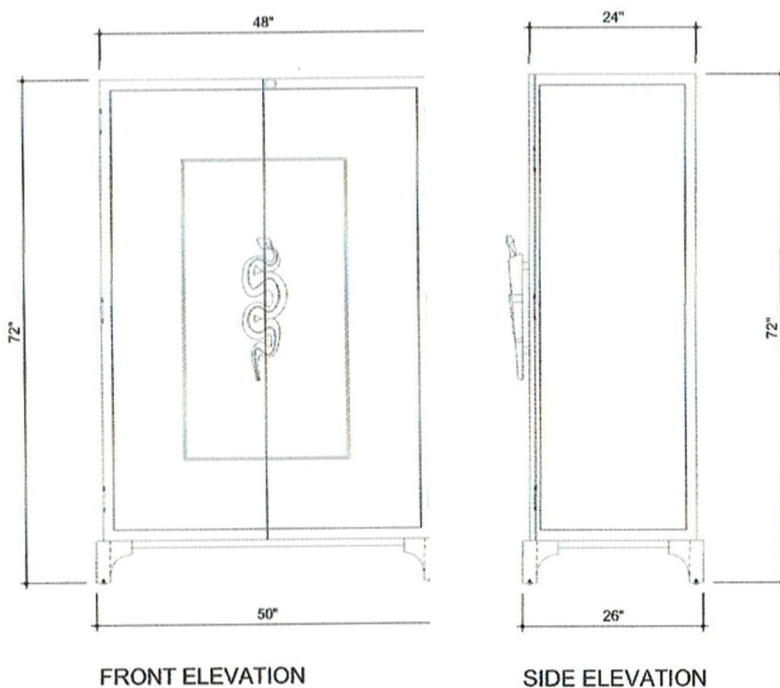

## SPEC SHEET

DanielleRiosHomeCouture.com  
DRDS 702 586 7515

Bella Cabinet: 48" w x 30" d x 84"h

Wood cabinet with polished metal footrest; (8) Operable drawers with ivory leather inserts for specialty jewelry storage; (8) vertical pullout trays with ivory leather inserts and custom fixed bronze metal knobs for necklace storage; (4) Fixed shelving units; Concealed LED Lighting with sensor; (2) Doors with metal reveal at door fronts; Mirror mounted at each door interior; (11) Cubbies at the interior of each door sized for sunglass place holders; Custom Bronze over scaled Snake handle; wood solids & high gloss ivory finish; see wood selections options.